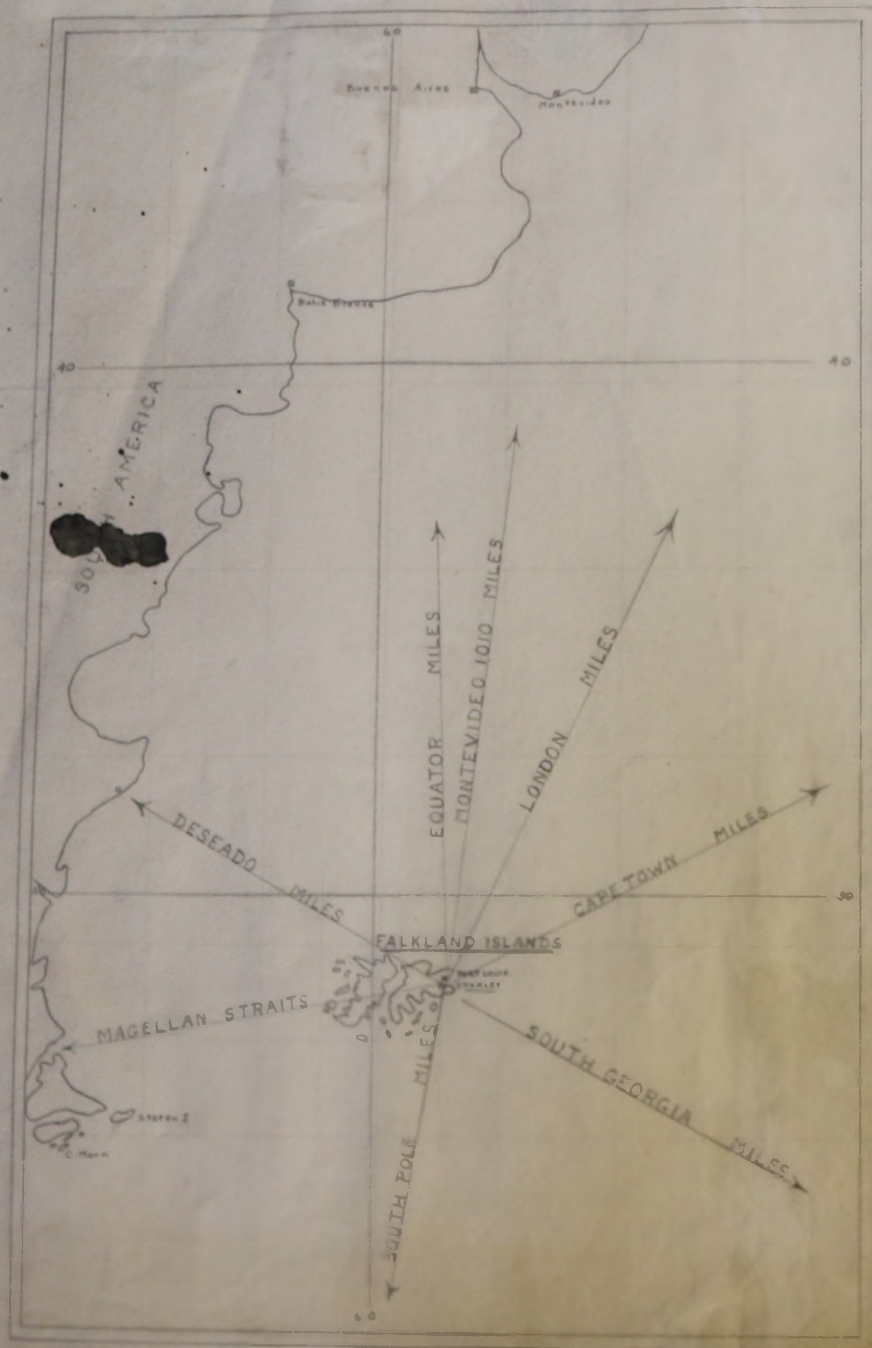

FALKLAND ISLANDS

CENTENARY MEMORIAL

DESIGNS FOR A MEMORIAL TO COMMEMORATE THE 1933 CENTENARY BY GEORGE ROBERTS, THE COLONIAL ENGINEER (DPW). ROBERTS WAS A TALENTED DRAUGHTSMAN, WHO DESIGNED THE FAMOUS CENTENARY STAMP ISSUE, BUT ANIMALS WERE CLEARLY NOT HIS ARTISTIC FORTÉ, AS THE 'LION' HERE SHOWS.

G. Roberts

IN ABOVE MEASUREMENTS HALF ACTUAL

FALKLAND ISLANDS
SKETCHES OF PROPOSED CENTENARY MEMORIAL

ISOMETRIC PROJECTIONS

FRONT ELEVATION

REAR ELEVATION

W. B. Clark