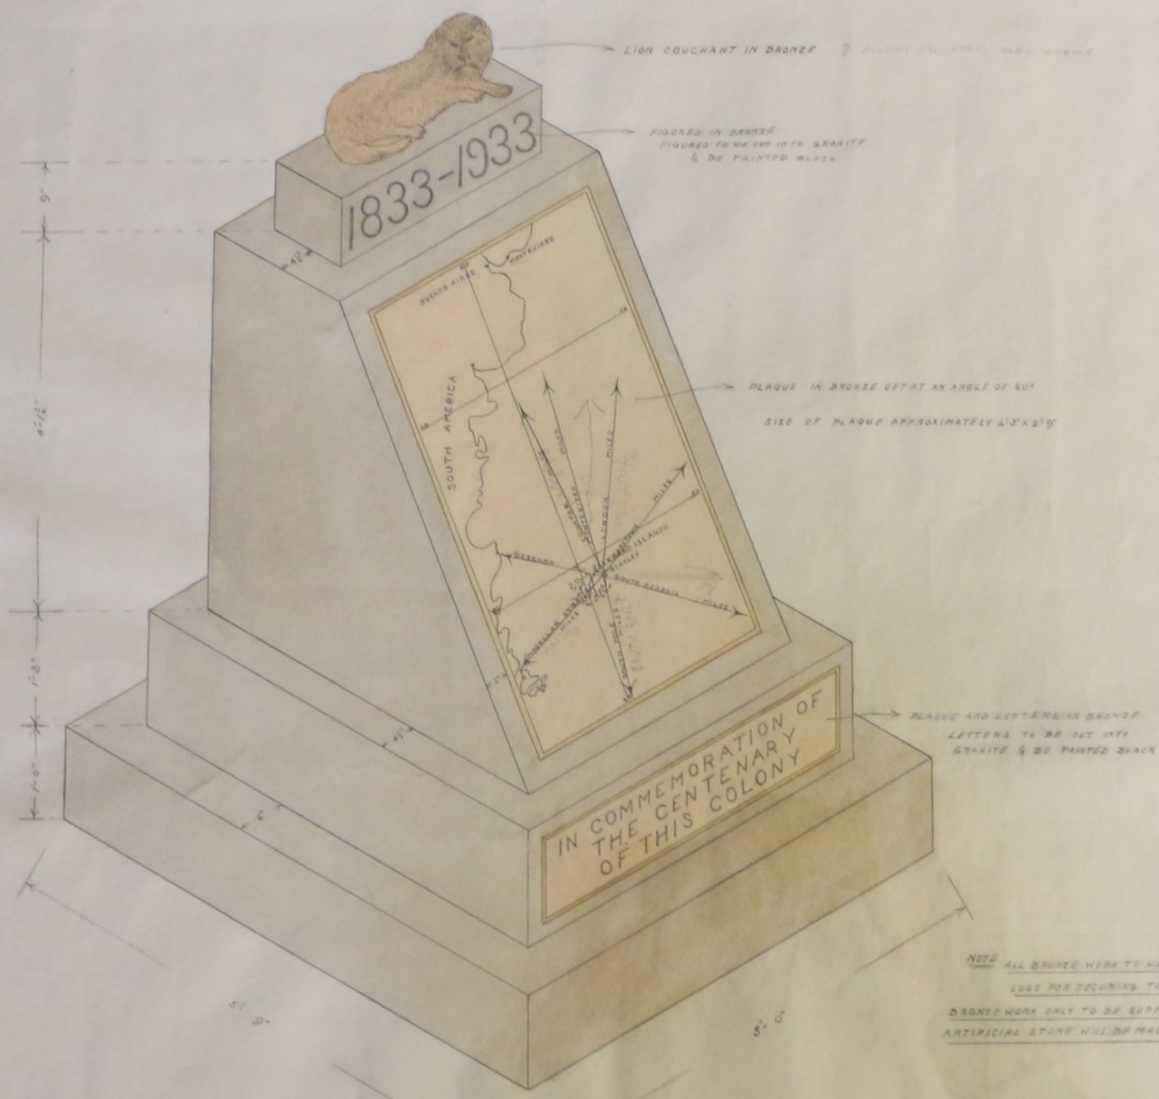

FALKLAND ISLANDS

CENTENARY MEMORIAL

DESIGNS FOR A MEMORIAL TO COMMEMORATE THE 1933 CENTENARY BY GEORGE ROBERTS, THE COLONIAL ENGINEER (DPW). ROBERTS WAS A TALENTED DRAUGHTSMAN, WHO DESIGNED THE FAMOUS CENTENARY STAMP ISSUE, BUT ANIMALS WERE CLEARLY NOT HIS ARTISTIC FORTÉ, AS THE 'LION' HERE SHOWS.

G. Roberts

IN ABOVE MEASUREMENTS HALF ACTUAL

FALKLAND ISLANDS
SKETCHES OF PROPOSED CENTENARY MEMORIAL

ISOMETRIC PROJECTIONS

FRONT ELEVATION

REAR ELEVATION

W. B. Clark