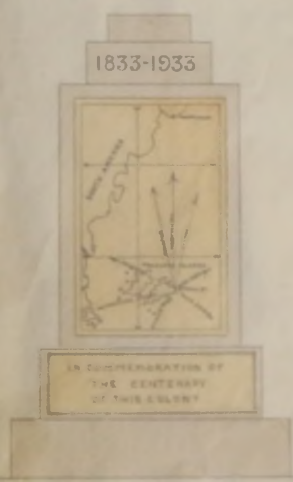

FALKLAND ISLANDS

CENTENARY MEMORIAL

DESIGNS FOR A MEMORIAL TO COMMEMORATE THE 1933 CENTENARY BY GEORGE ROBERTS, THE COLONIAL ENGINEER (DPW). ROBERTS WAS A TALENTED DRAUGHTSMAN, WHO DESIGNED THE FAMOUS CENTENARY STAMP ISSUE, BUT ANIMALS WERE CLEARLY NOT HIS ARTISTIC FORTÉ, AS THE 'LION' HERE SHOWS.

G. Roberts

IN ABOVE MEASUREMENTS HALF ACTUAL

FALKLAND ISLANDS
SKETCHES OF PROPOSED CENTENARY MEMORIAL

ISOMETRIC PROJECTIONS

FRONT ELEVATION

REAR ELEVATION

W. B. Clark